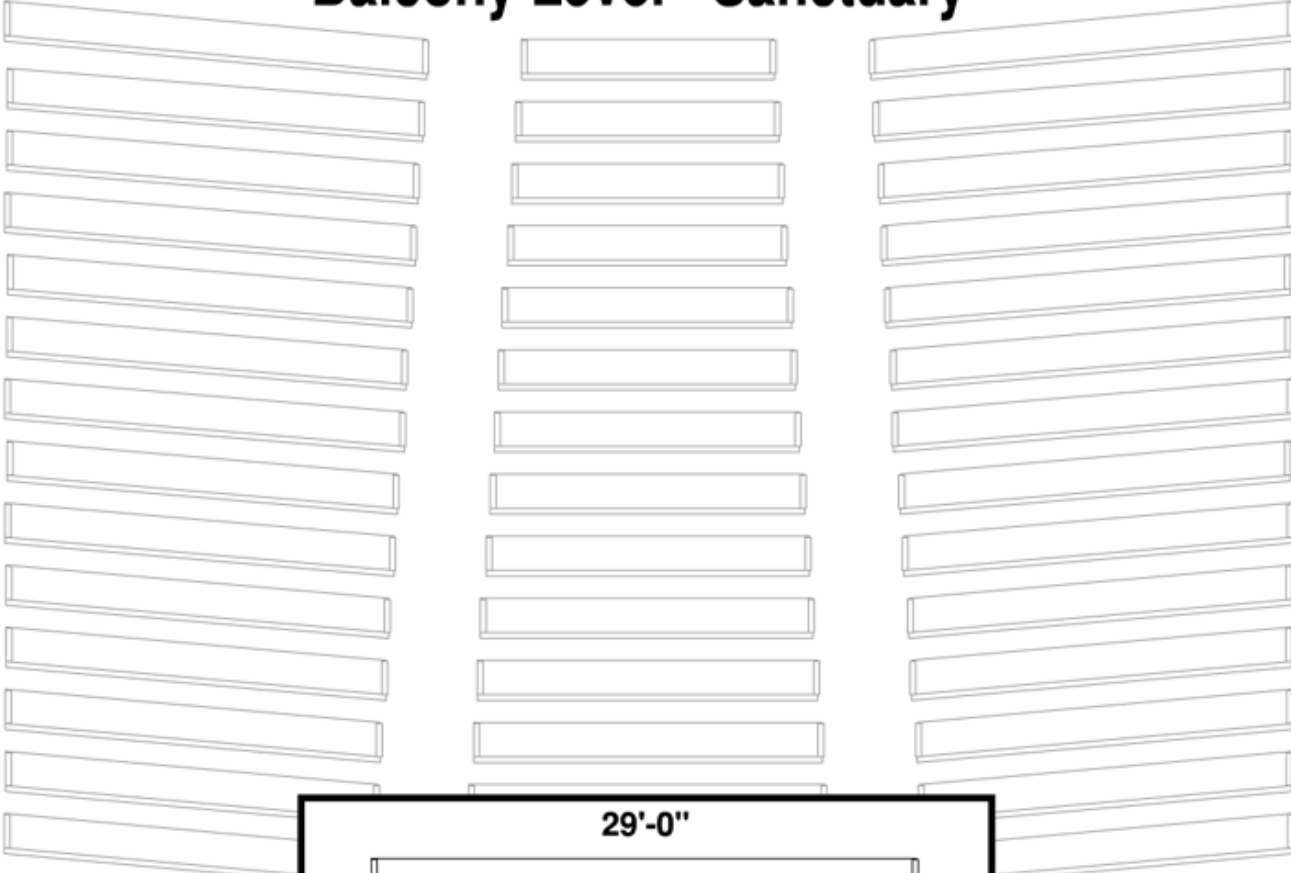

**THE ARTS COUNCIL COMPLEX**

**Main Level - Sanctuary Building  
 Fellowship Hall**

# Balcony Level - Sanctuary

**Upper Level/ Choir Loft - Sanctuary Building**